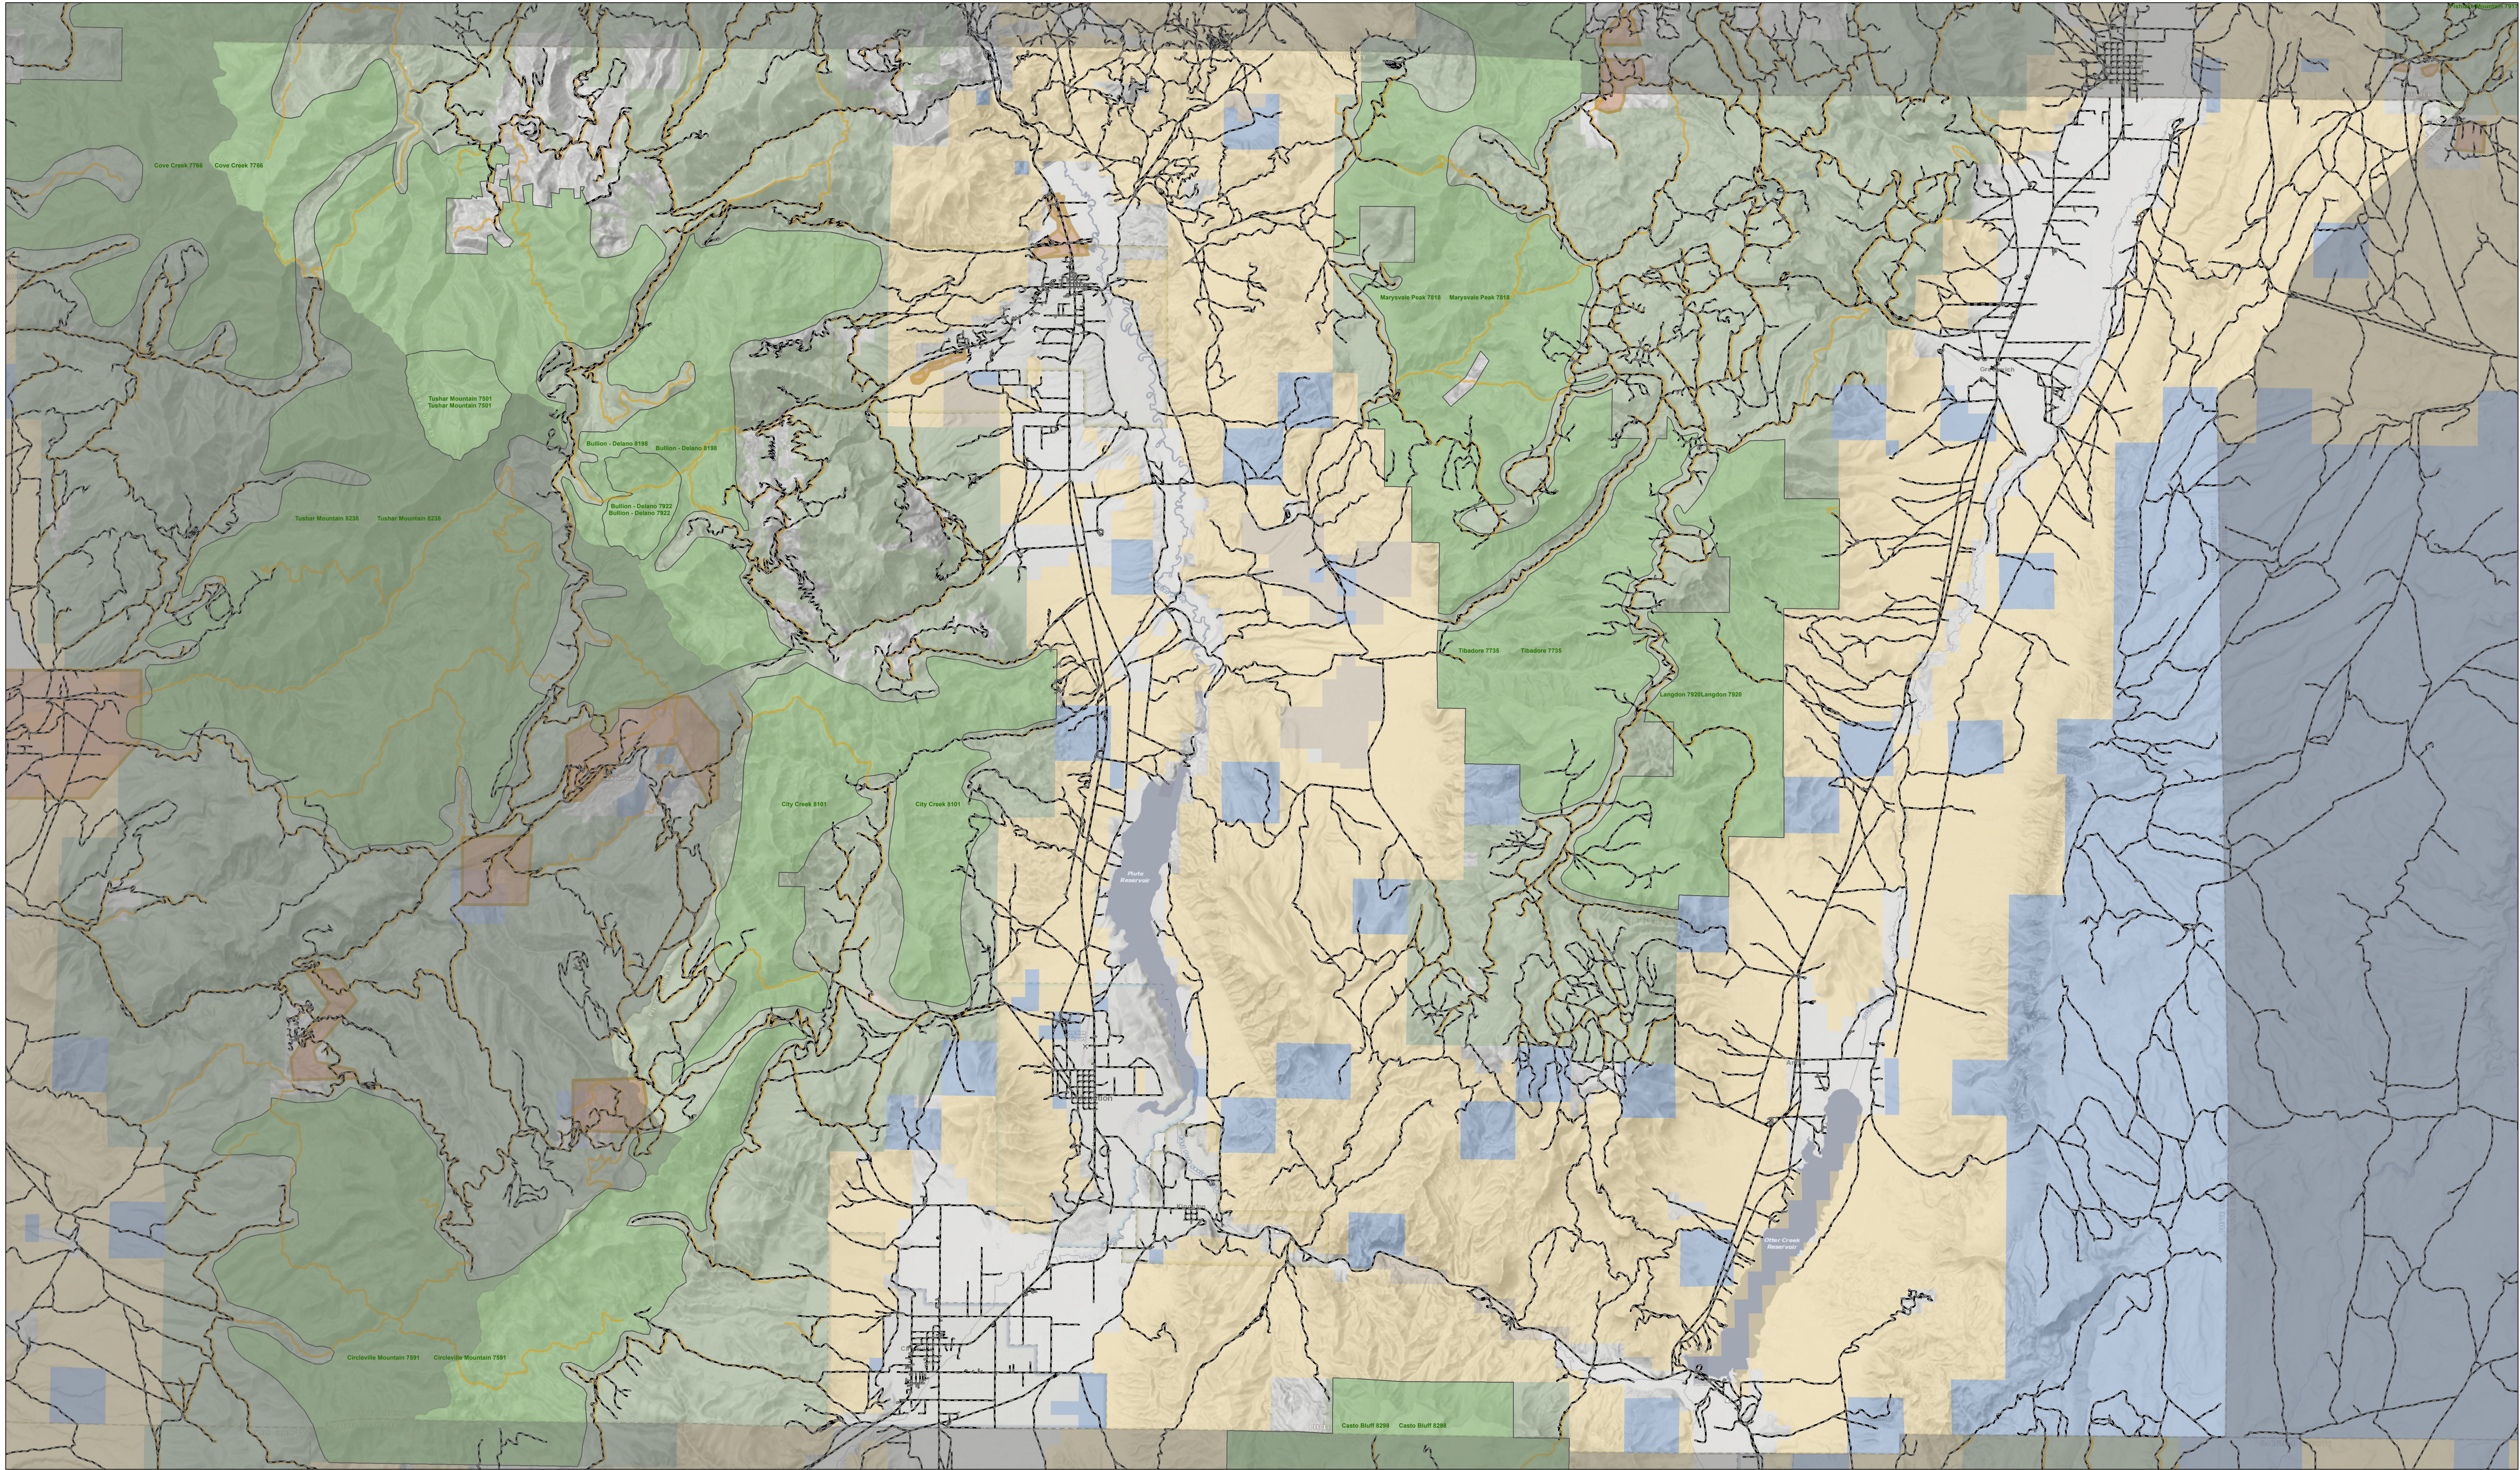

# Piute County - Inventoried Roadless Areas

**Legend**

Current 2018 Roads - AGRC	National Monument	SITLA
1995 Utah Roads in USFS	National Park	State Sovereign Land
Roadless Boundary	US Forest Service	State Parks
Inventoried Roadless Area	Wilderness	Wildlife Reserve
Wildlife Urban Interface	National Wildlife Refuge	Other State
BLM	Military	Tribal Lands
National Recreation Area	Private	